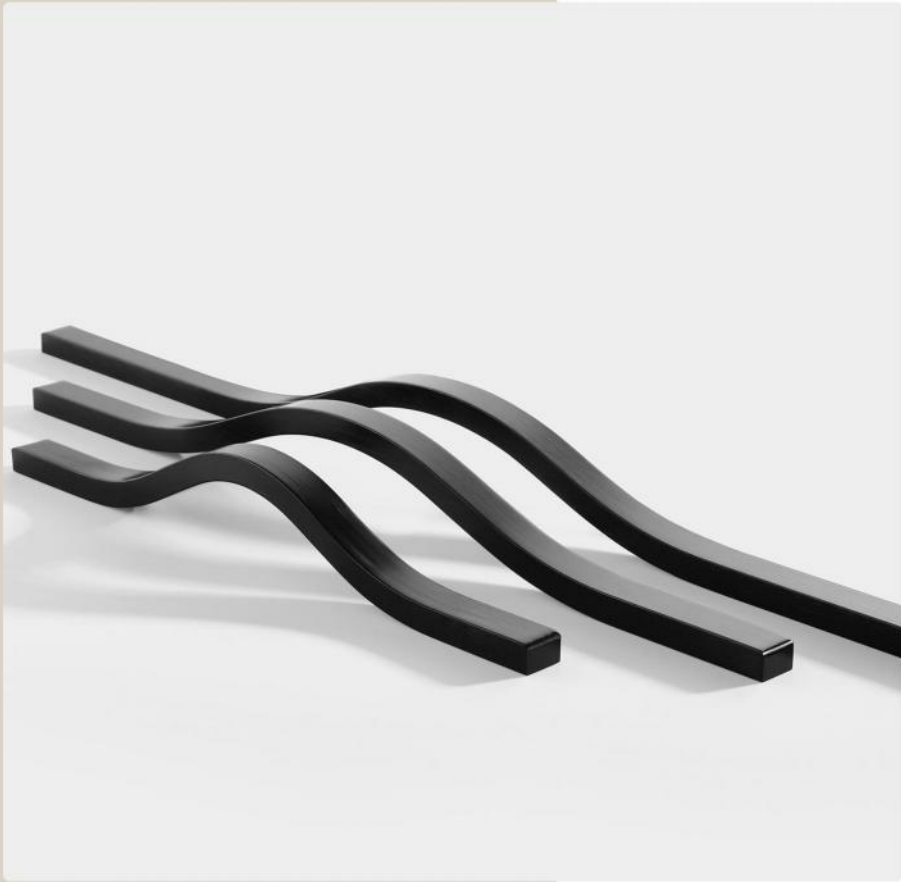

INFORMATION

Model **【5071】**

Aluminum

BLACK

GOLD

GREY

c/c  
o o

Overall length  
< >