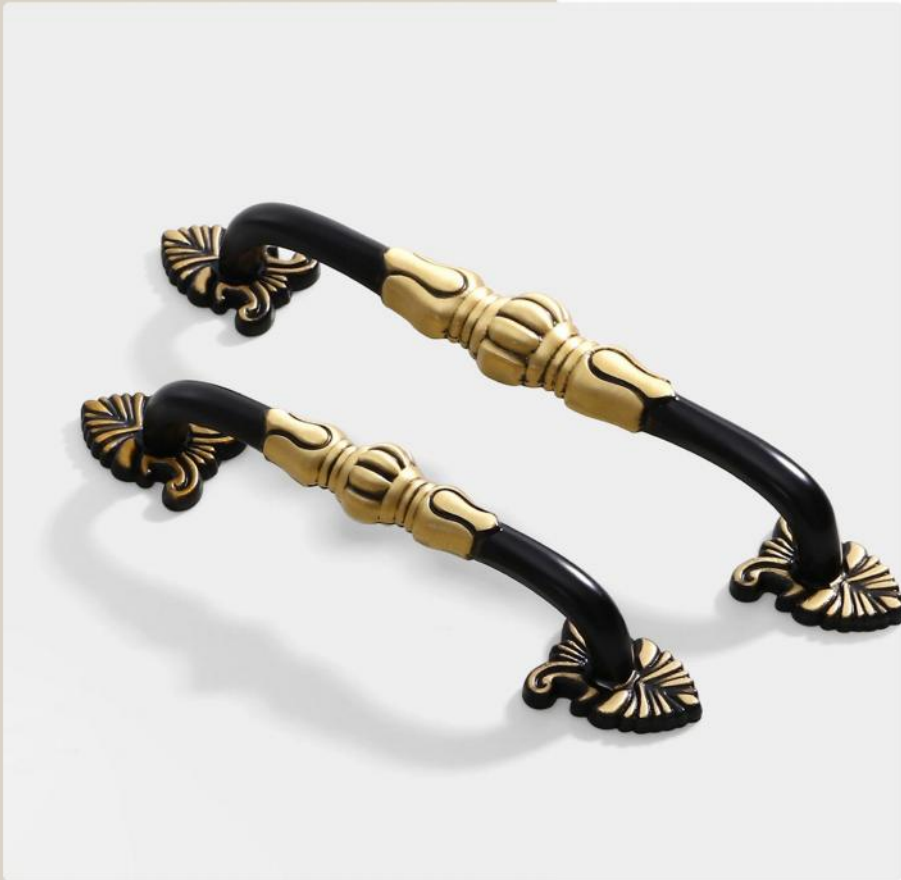

35mm  
80mm

GOLD

INFORMATION

Model

【6211】

Brass

GOLD

Overall length

< >

72mm

A CENTURY OF STYLE  
BY 100

INFORMATION

Model **【86313】**

Brass

GOLD+BLACK

GOLD