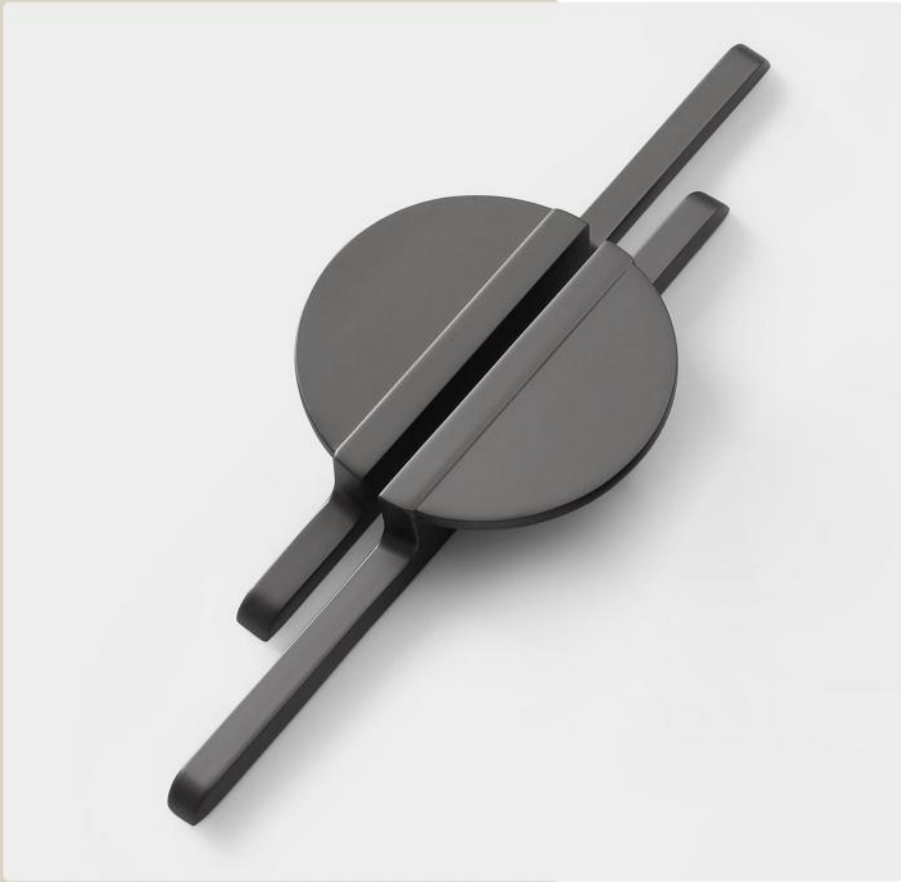

INFORMATION

Model **【6218】**
Zinc Alloy

GREY